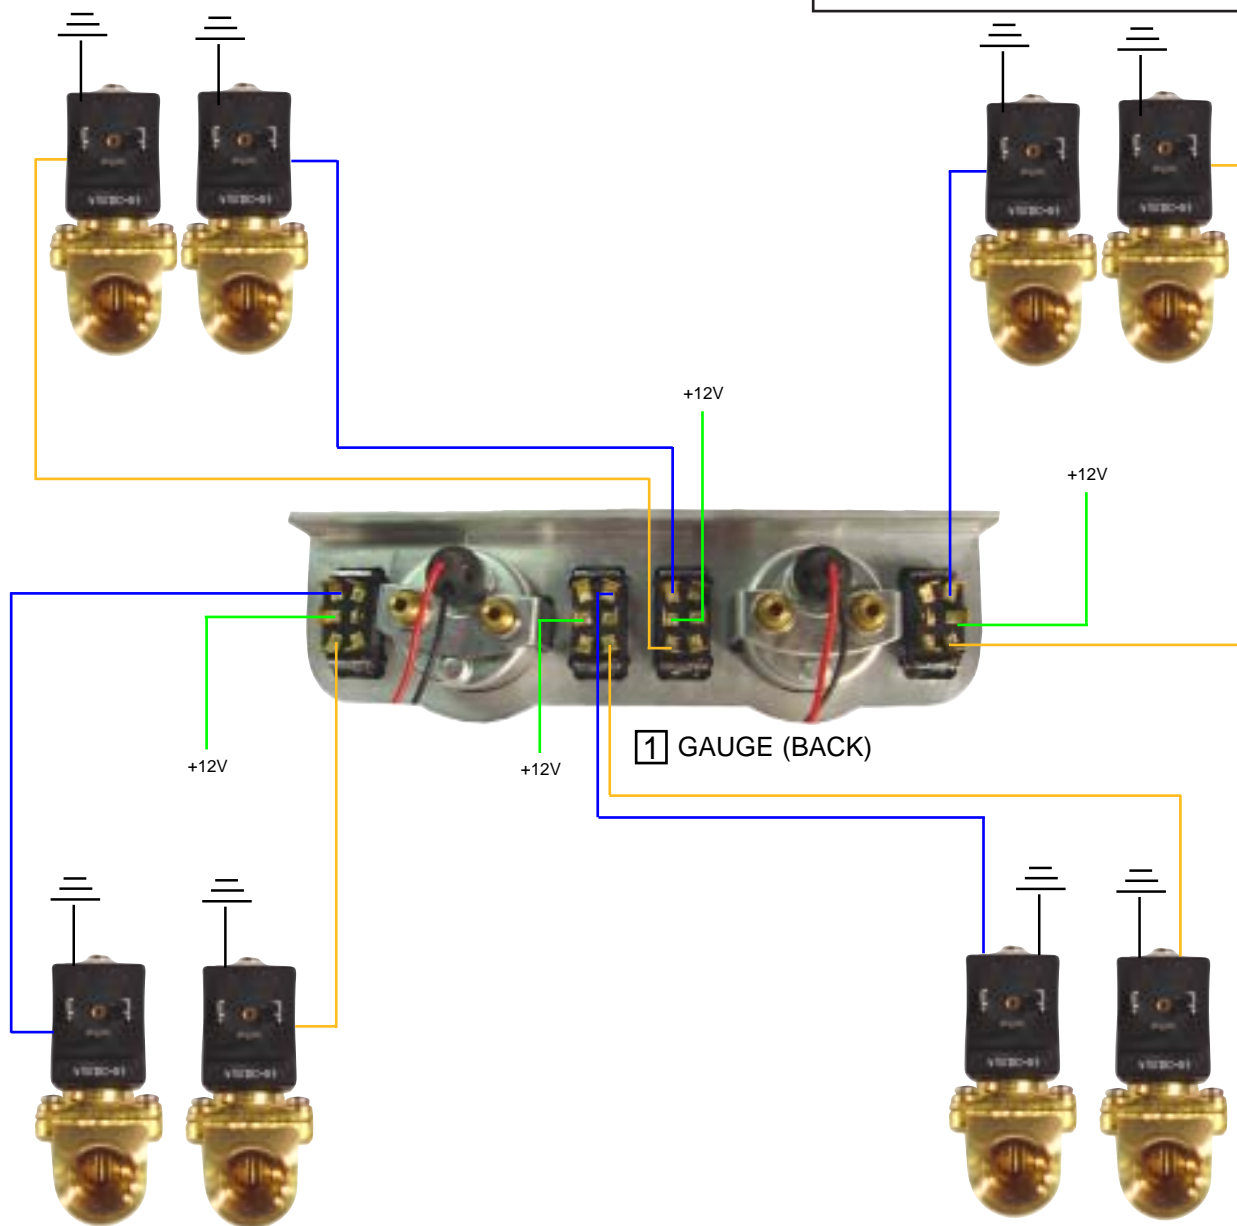

Typical 2 Position Valve & Gauge

Installation Instructions

(click on each image to purchase individual parts)

- 1 GAUGE (BACK)
- 2 2 POSITION VALVE
- 3 MESH FILTER