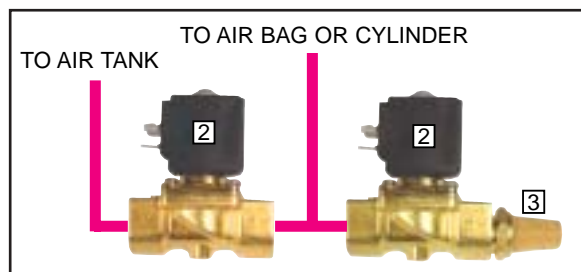

Typical 2 Position Valve & Gauge

Installation Instructions

(click on each image to purchase individual parts)

- 1 GAUGE (BACK)
- 2 2 POSITION VALVE
- 3 MESH FILTER