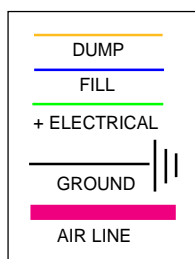

Typical 2 Position Valve & Gauge

Installation Instructions

(click on each image to purchase individual parts)

- 1 GAUGE (BACK)
- 2 2 POSITION VALVE
- 3 MESH FILTER