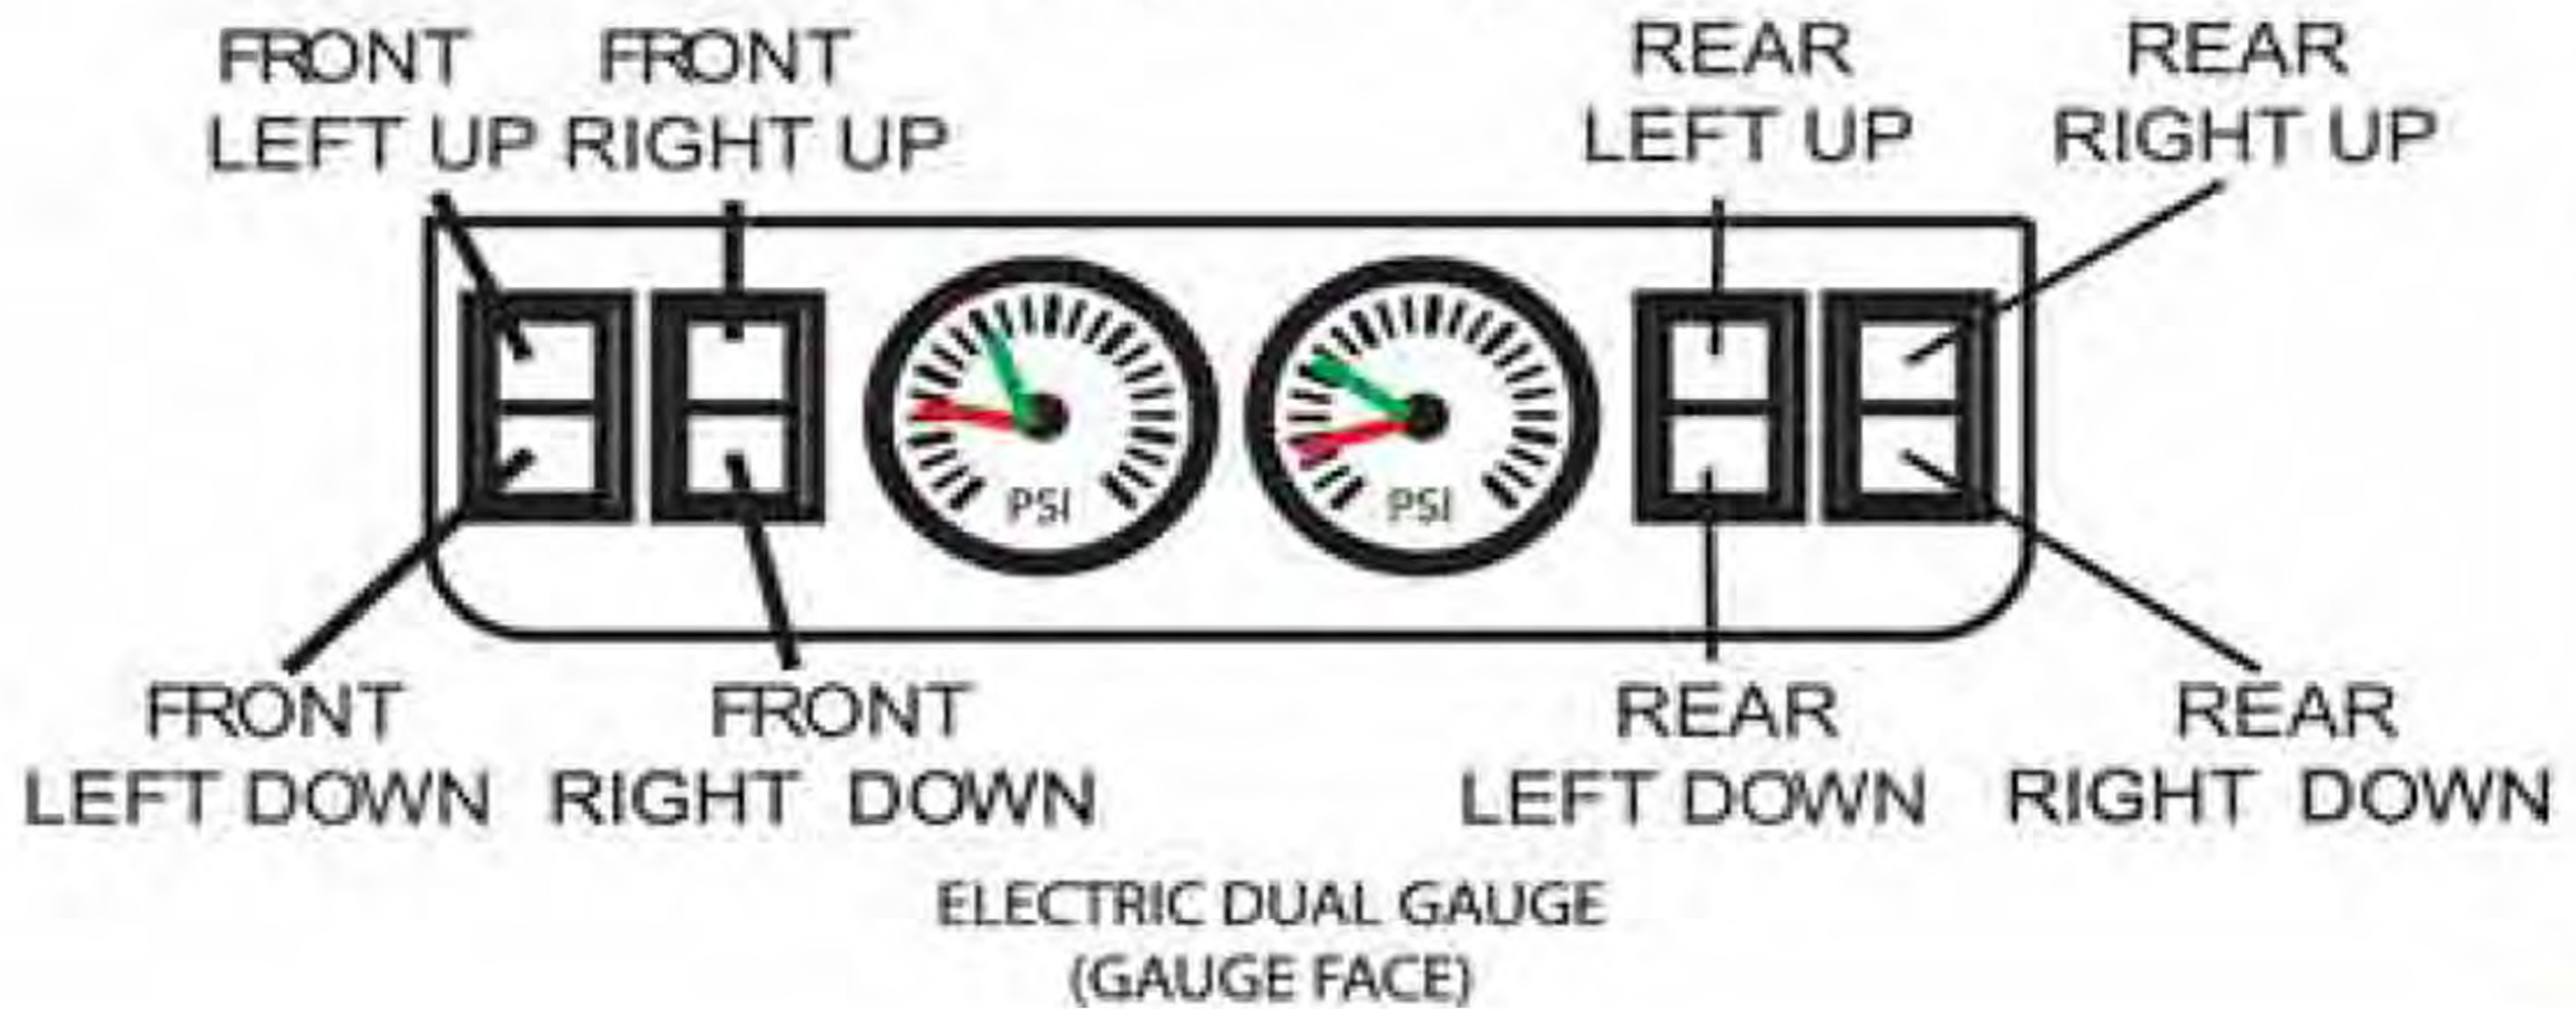

ELECTRIC GAUGE INSTALL

Recommended Configuration:

These Micro Switches can be installed with, or without gauges, and can be used for Shaved Doors, or any other function you can dream up.