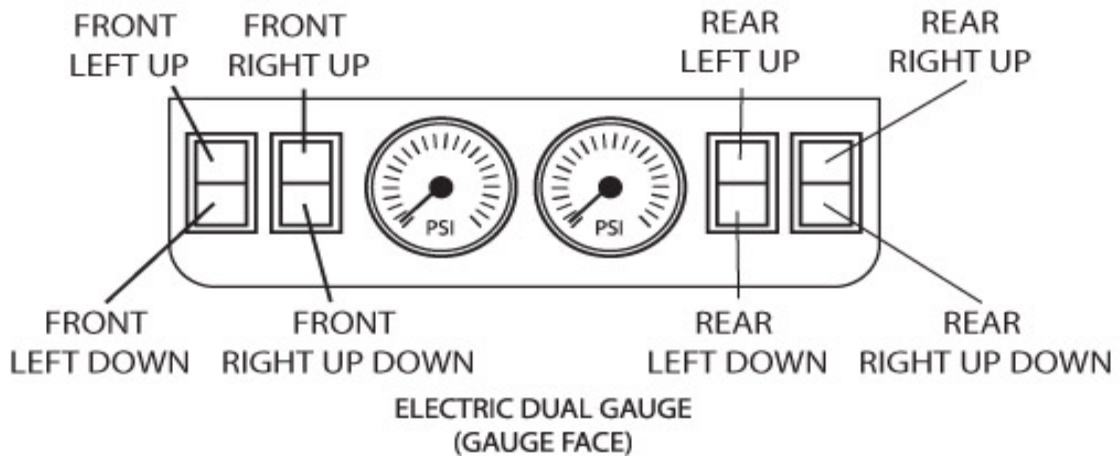

ELECTRIC GAUGE INSTALL

Recommended Configuration:

These Micro Switches can be installed with, or without gauges, and can be used for Shaved Doors, or any

Other function you can dream up.