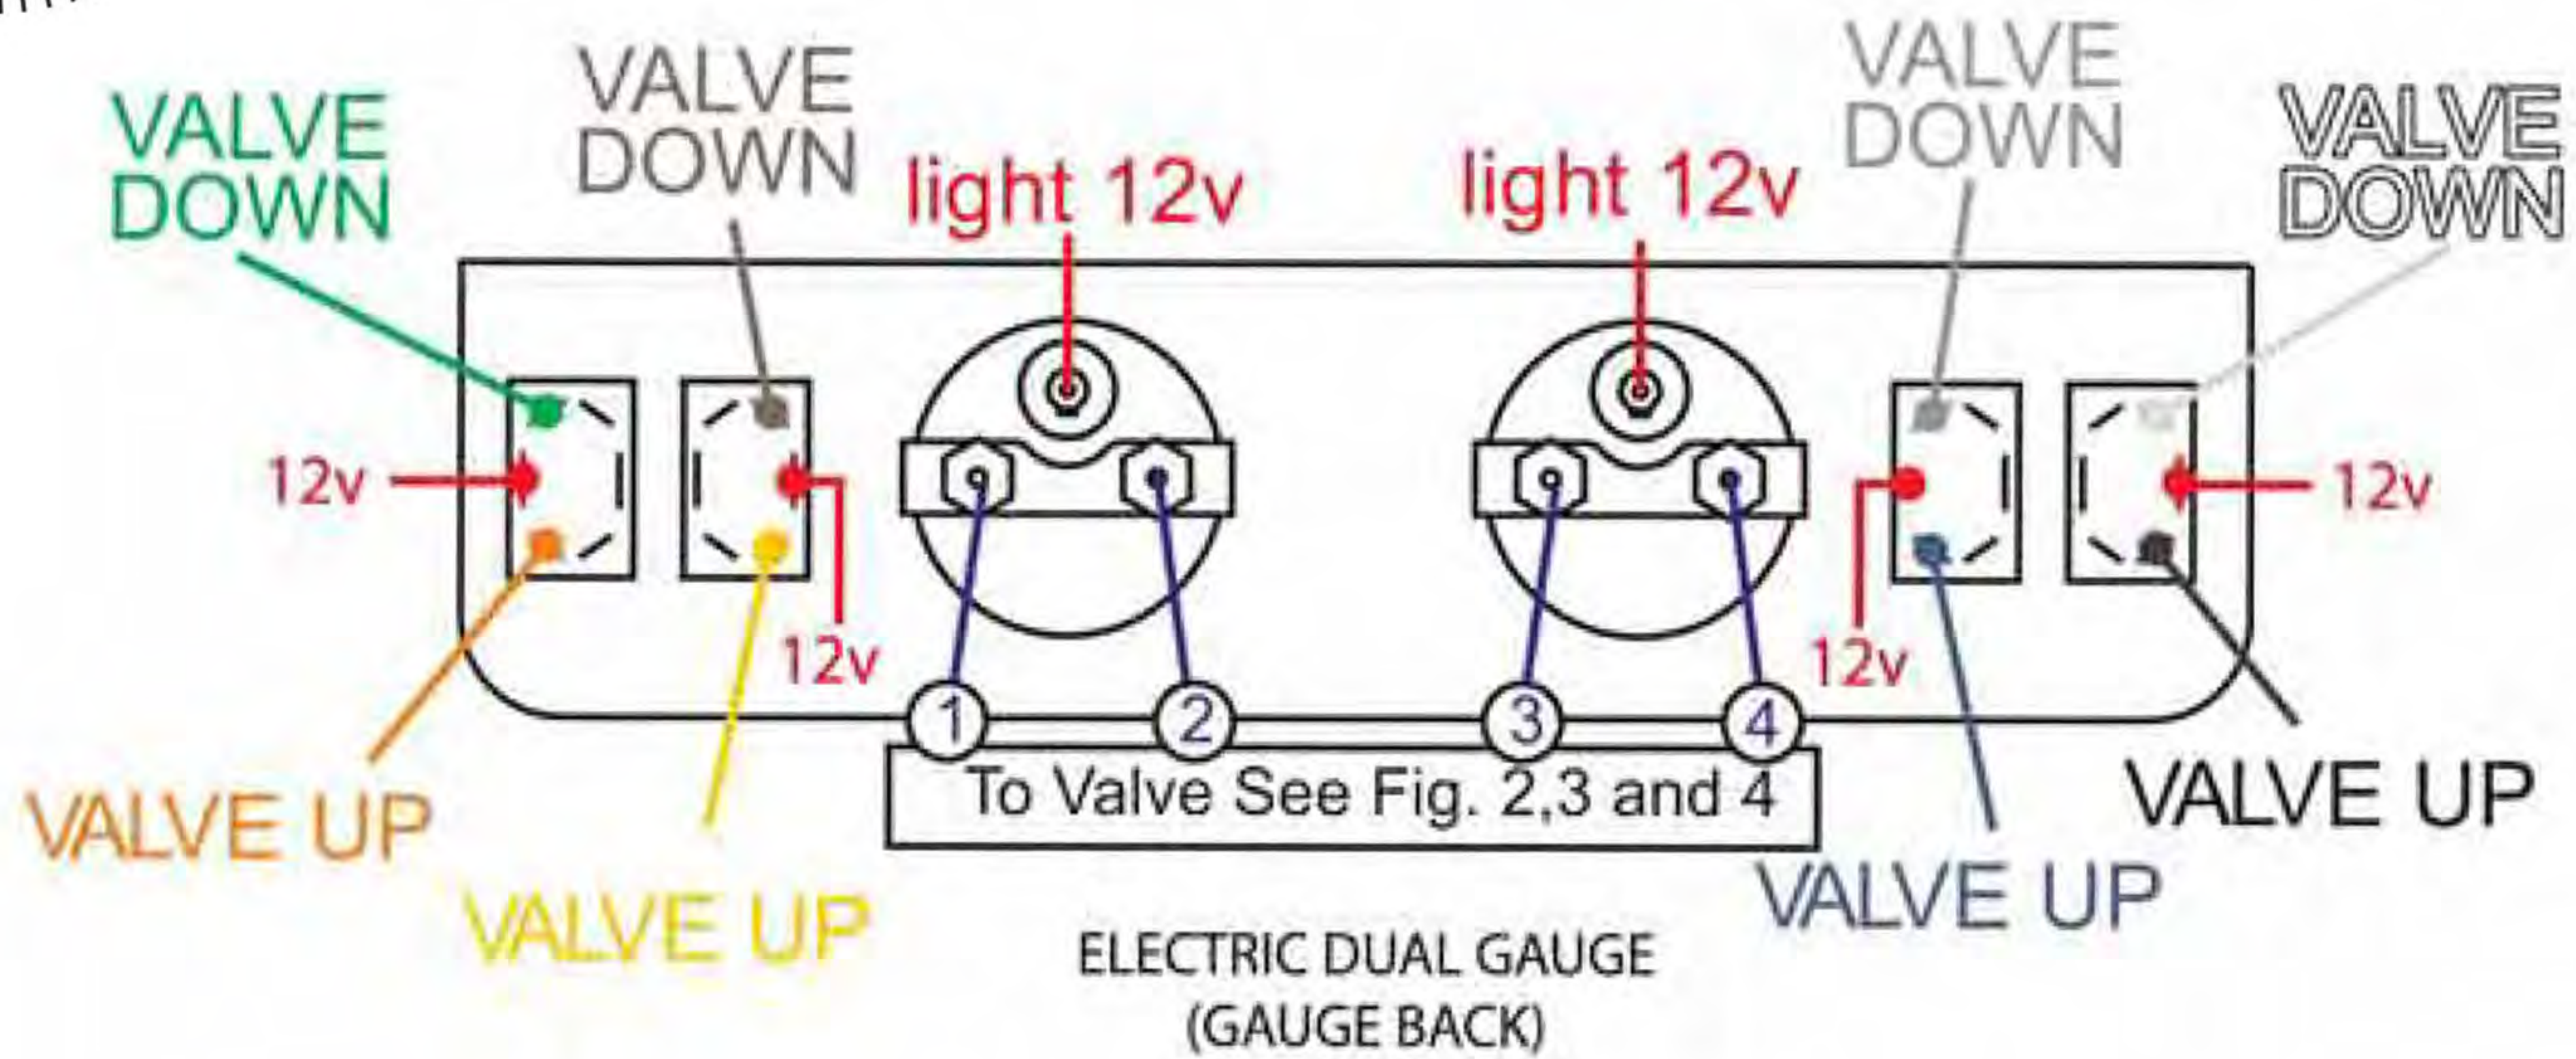

ELECTRIC GAUGE INSTALL

Recommended Configuration:

These Micro Switches can be installed with, or without gauges, and can be used for Shaved Doors, or any other function you can dream up.