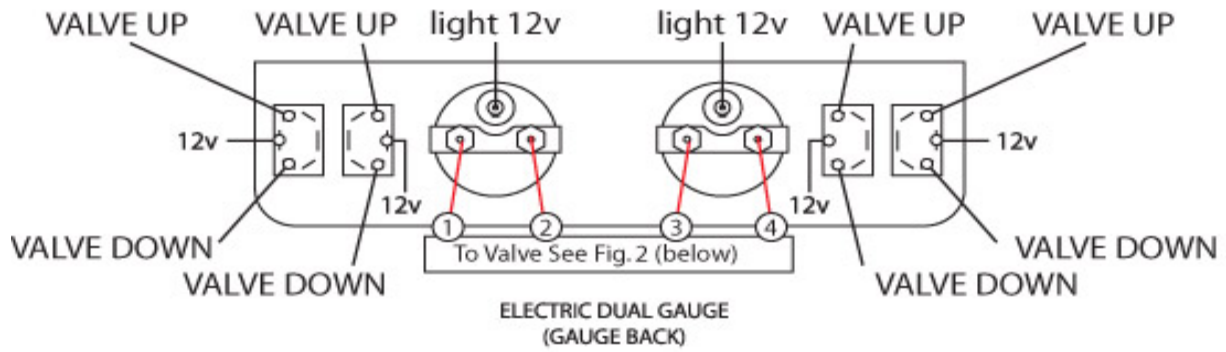

ELECTRIC GAUGE INSTALL

Recommended Configuration:

These Micro Switches can be installed with, or without gauges, and can be used for Shaved Doors, or any

Other function you can dream up.